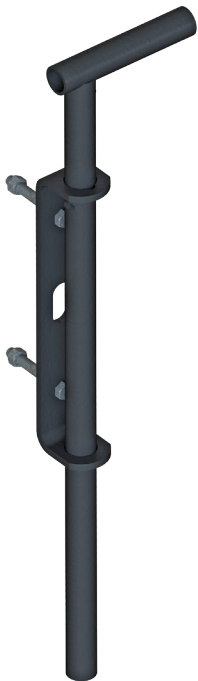

Commercial Drop Rods

WORKS WITH VINYL, WOOD, ALUMINUM, STEEL & CHAINLINK

The 1" O.D. heavy duty drop rod is an excellent product that is great for your commercial uses. It features retention ears for anti-theft prevention and "gate open" positioning and it can be bolted on or welded on to your gate.

HEAVY DUTY
1" O.D.

THRU BOLTED OR
WELDED ON

BASE MODEL

Part Number	Description	Count	Case Weight (lbs)
NW6270-24BK	1" Commercial Drop Rod, 24", Black	10(EA)	46
NW6270-24HDG	1" Commercial Drop Rod, 24", Mill	10(EA)	46
NW6270-36BK	1" Commercial Drop Rod, 36", Black	10(EA)	55
NW6270-36HDG	1" Commercial Drop Rod, 36", Mill	10(EA)	55
NW6270-48BK	1" Commercial Drop Rod, 48", Black	5(EA)	36
NW6270-48HDG	1" Commercial Drop Rod, 48", Mill	5(EA)	36

PAD
LOCKABLE
TAB

*Padlocks not included.

PAD-LOCKABLE MODEL

Part Number	Description	Count	Case Weight (lbs)
NW6270L-24BK	1" Commercial Drop Rod, 24", Black	10(EA)	46
NW6270L-24HDG	1" Commercial Drop Rod, 24", Mill	10(EA)	46
NW6270L-36BK	1" Commercial Drop Rod, 36", Black	10(EA)	55
NW6270L-36HDG	1" Commercial Drop Rod, 36", Mill	10(EA)	55
NW6270L-48BK	1" Commercial Drop Rod, 48", Black	5(EA)	36
NW6270L-48HDG	1" Commercial Drop Rod, 48", Mill	5(EA)	36